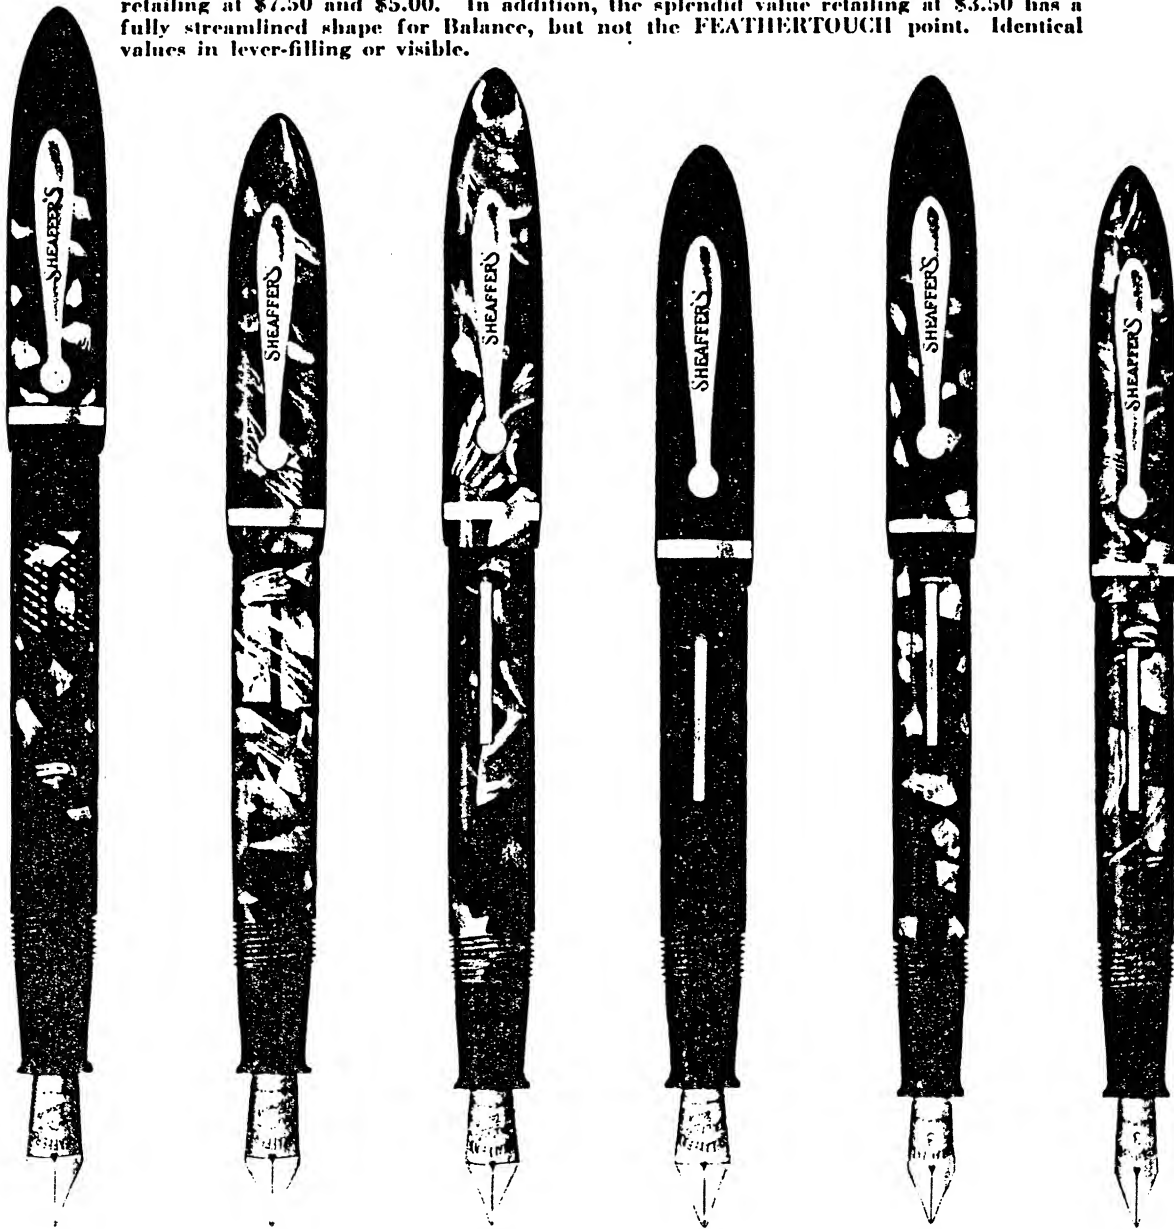

For Information on First Lady Ensembles, See Page 10

SHEAFFER'S BALANCE AND JUNIOR PENS

No. 3P illustrated below is a combination pen-pencil with a pen on one end, a pencil on the other. The \$2.75 models have Chromium trimmings and full SHEAFFER streamlined design. The Junior models retail at \$2.25 and are semi-streamlined in shape.

For Information on Ensembles. See Page 12

SHEAFFER'S FEATHERTOUCH BALANCE PENS

Illustrated below are the popular models with the famous FEATHERTOUCH point retailing at \$7.50 and \$5.00. In addition, the splendid value retailing at \$3.50 has a fully streamlined shape for Balance, but not the FEATHERTOUCH point. Identical values in lever-filling or visible.